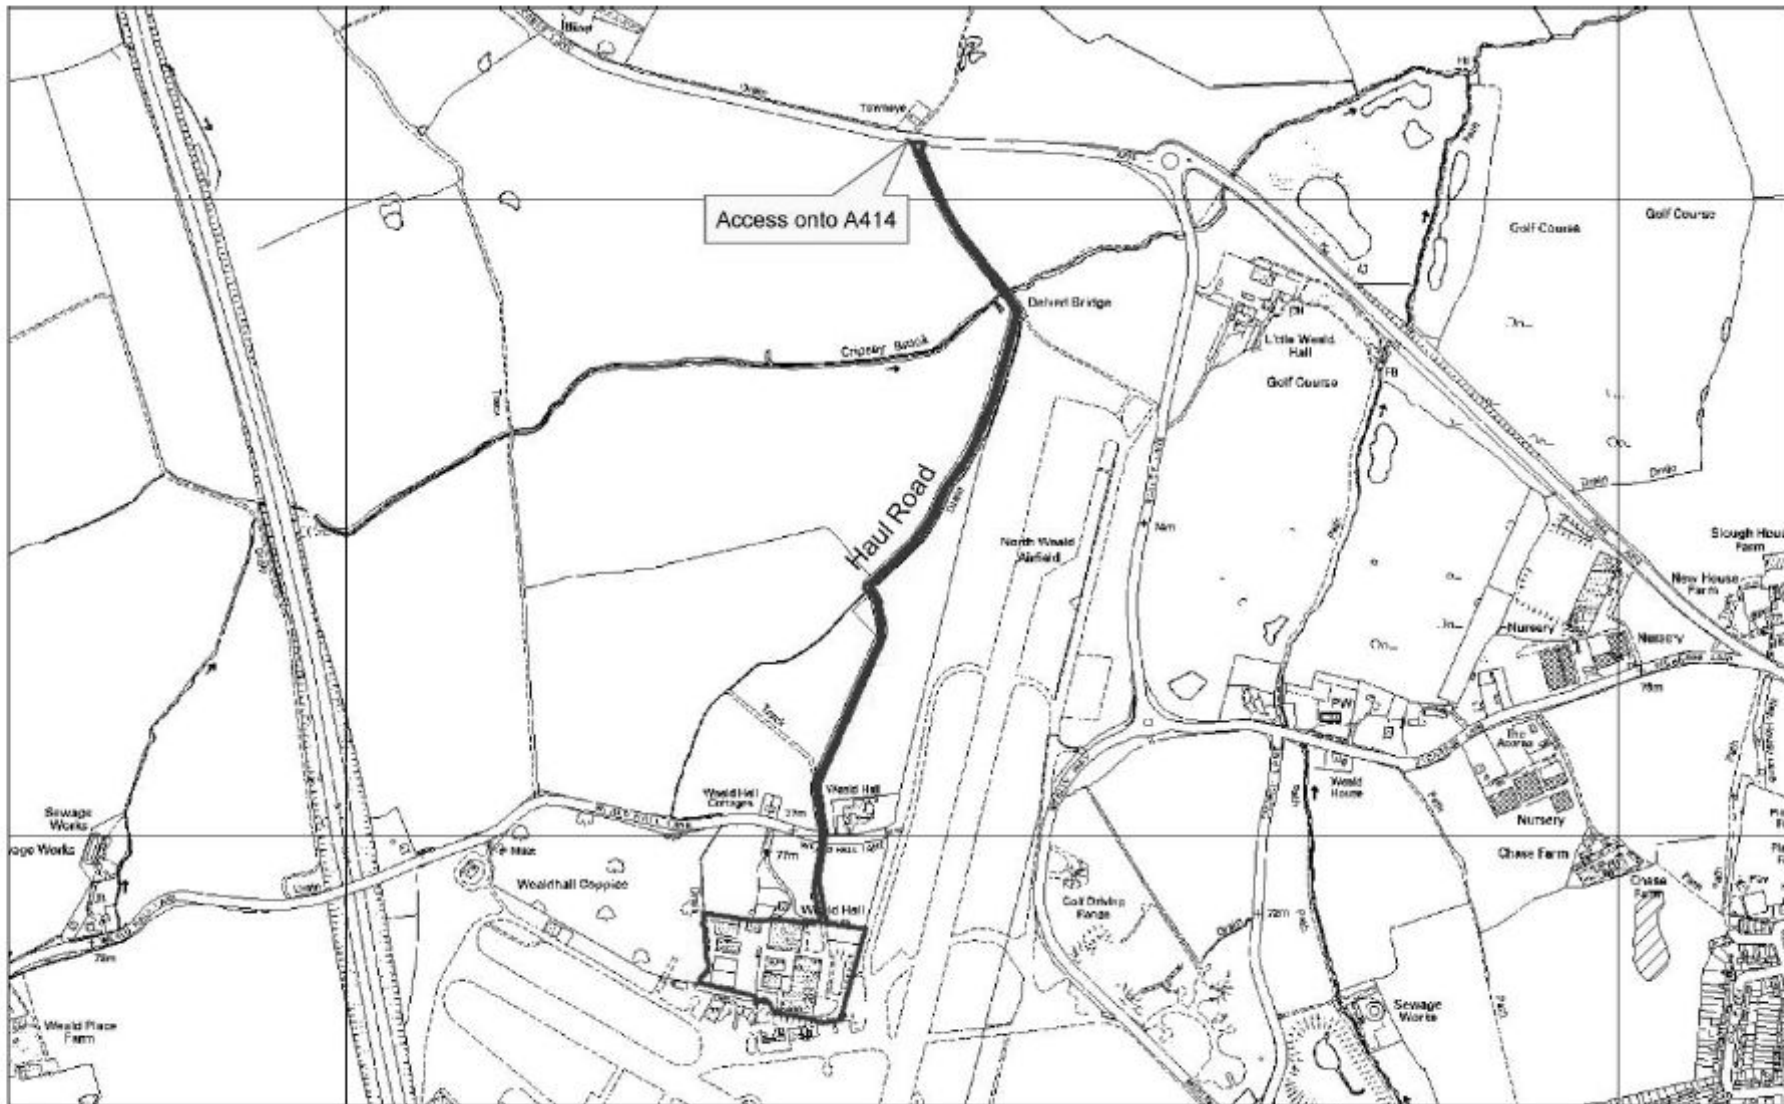

Map 4 Site G7: Weald Hall Commercial Centre

N
0 100 200 300
M
Crown Copyright Reserved
Licence N° 100019602
July 2011

**Weald Hall Commercial Centre
Strategic Aggregates Recycling Site
G7**

 Proposed Site Boundary